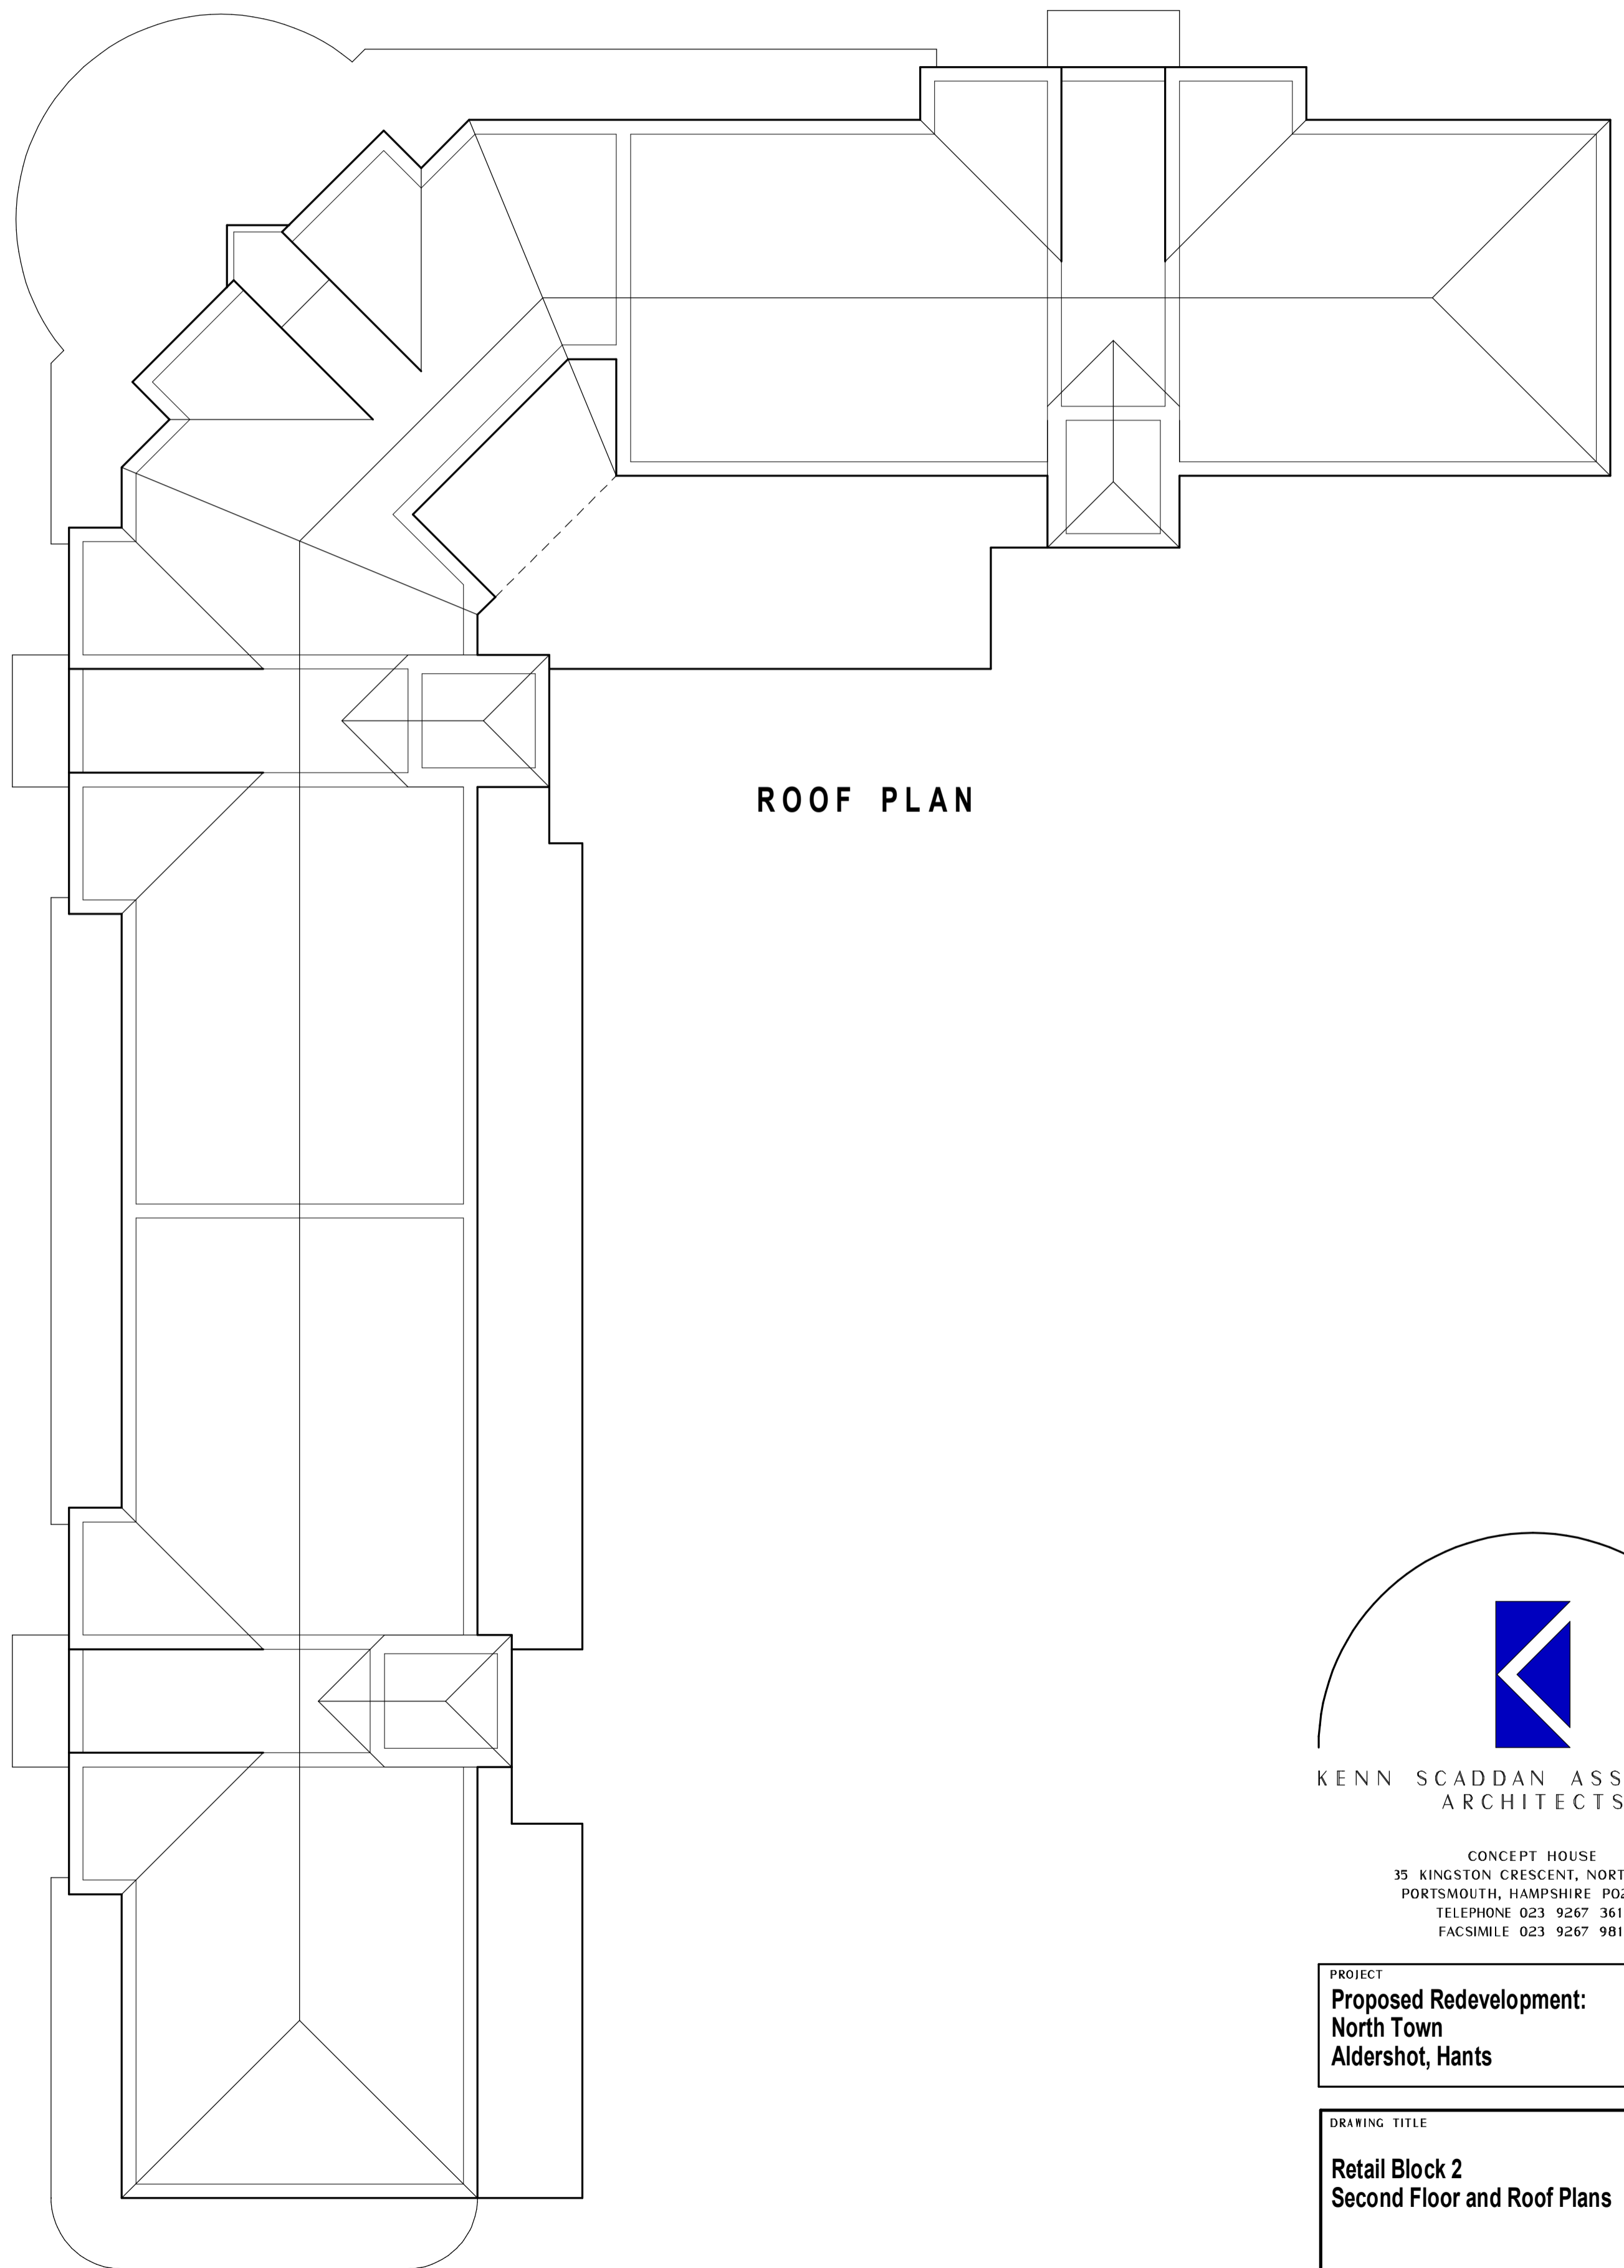

SECOND FLOOR PLAN

ROOF PLAN

KENN SCADDAN ASSOCIATES ARCHITECTS

CONCEPT HOUSE
35 KINGSTON CRESCENT, NORTH END
PORTSMOUTH, HAMPSHIRE PO2 8AA
TELEPHONE 023 9267 3618
FACSIMILE 023 9267 9819

PROJECT
**Proposed Redevelopment:
North Town
Aldershot, Hants**

DRAWING TITLE
**Retail Block 2
Second Floor and Roof Plans**

Date	July 2009	Drawn by	PJ/LD
Scale	1:100	Drawing No.	940-PD-205
		REV.	