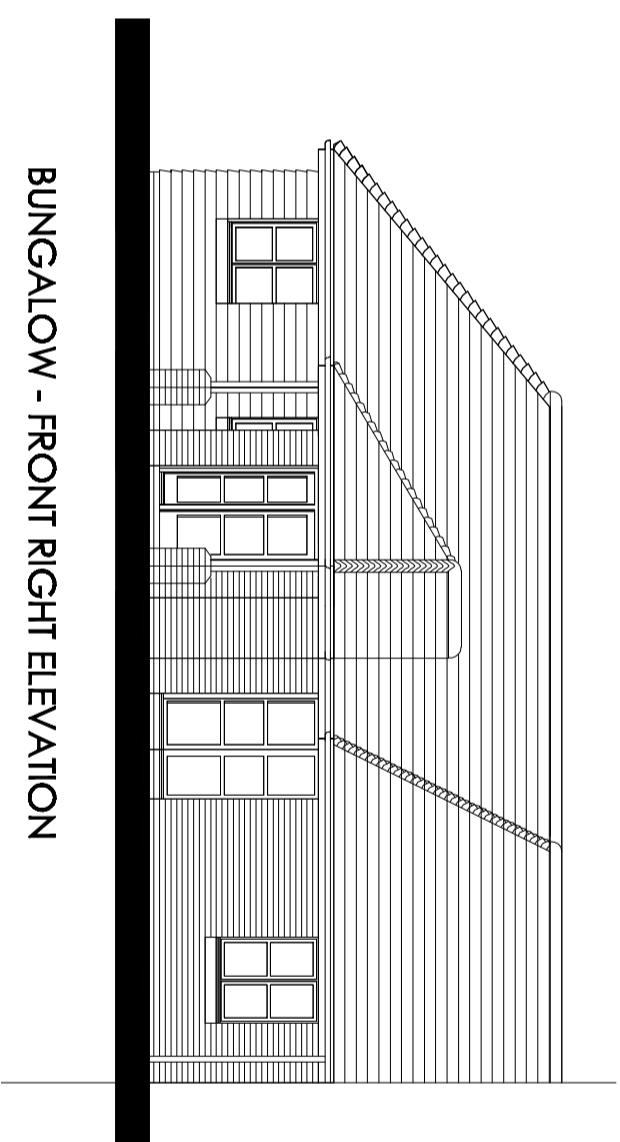

BUNGALOW - FRONT LEFT ELEVATION

BUNGALOW - FRONT RIGHT ELEVATION

BUNGALOW - REAR LEFT ELEVATION

BUNGALOW - REAR RIGHT ELEVATION

KENN SCADDAN ASSOCIATES LTD
ARCHITECTS

CONCEPT HOUSE
35 KINGSTON CRESCENT, NORTH END
PORTSMOUTH, HAMPSHIRE PO2 8AA
TELEPHONE 023 9287 3818
FACSIMILE 023 9287 9819
E-MAIL: info@kennscaddanassoc.co.uk

PROJECT
Proposed Development:
North Town
Aldershot, Hants

DRAWING TITLE
TYPICAL BUNGALOW
PLANS & ELEVATIONS

Date **July 2009** Drawn by **RJK**
Scale @ **A2** Drawing No. **940-PD210** Rev. **-**
1:100