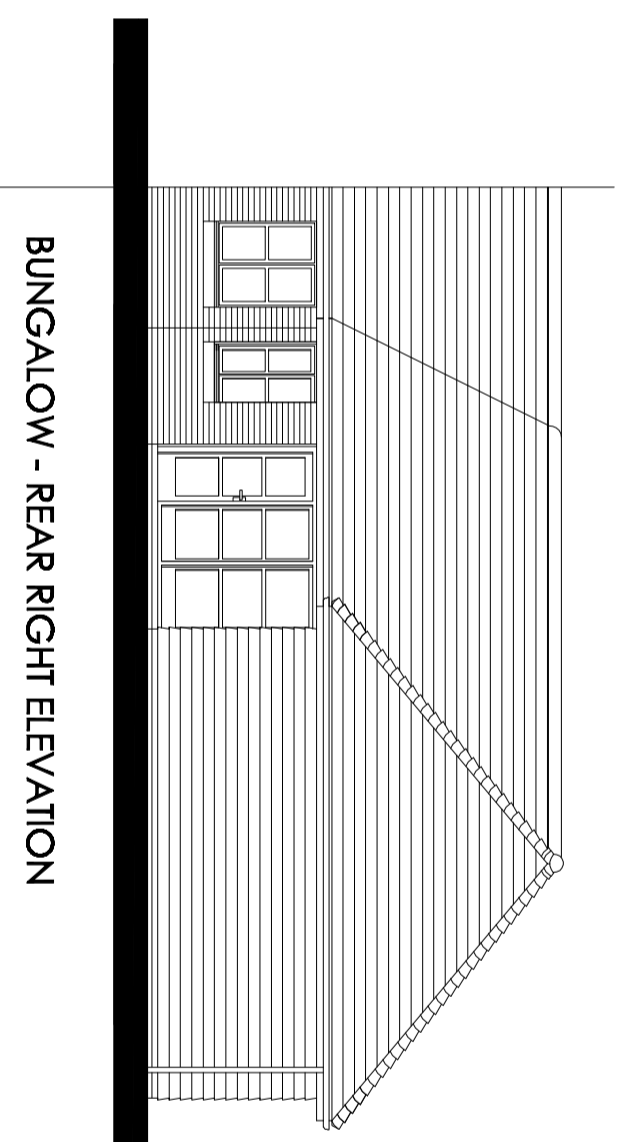

BUNGALOW - FRONT LEFT ELEVATION

BUNGALOW - FRONT RIGHT ELEVATION

BUNGALOW - REAR LEFT ELEVATION

BUNGALOW - REAR RIGHT ELEVATION

KENN SCADDAN ASSOCIATES LTD
ARCHITECTS

CONCEPT HOUSE
35 KINGSTON CRESCENT, NORTH END
PORTSMOUTH, HAMPSHIRE PO2 8AA
TELEPHONE 023 9287 3818
FACSIMILE 023 9287 9819
E-MAIL: info@kennscaddanassoc.co.uk

PROJECT
Proposed Development:
North Town
Aldershot, Hants

DRAWING TITLE
TYPICAL BUNGALOW
PLANS & ELEVATIONS

Date **July 2009** Drawn by **RJK**
Scale @ **A2** Drawing No. **940-PD210** Rev. **-**
1:100