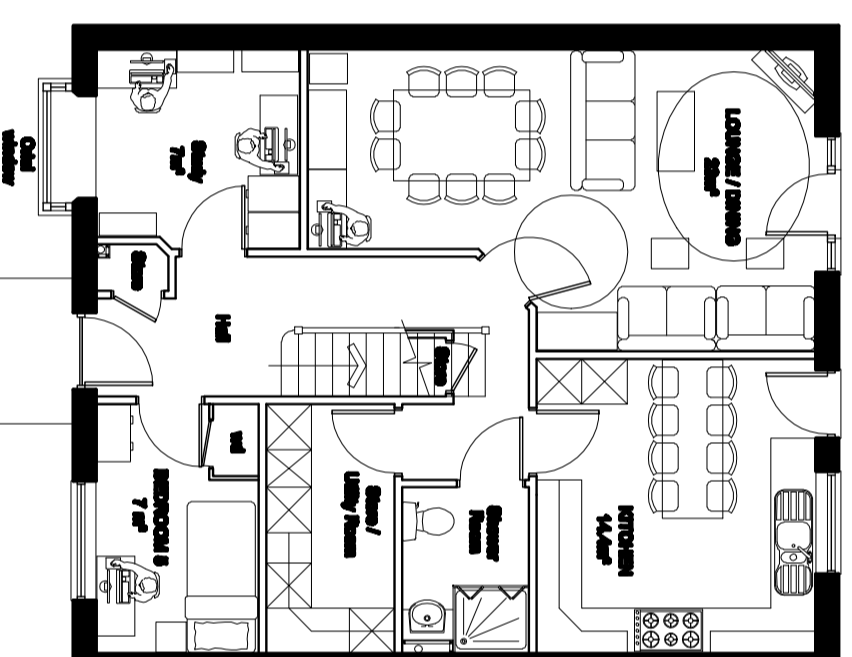

FIRST FLOOR

GROUND FLOOR

5 BEDROOM, 9 PERSON TERRACED HOUSE

KENN SCADDAN ASSOCIATES L^T
ARCHITECTS

CONCEPT HOUSE
36 KINGSTON CRESCENT, NORTH END
PORTSMOUTH, HAMPSHIRE PO2 8AA
TELEPHONE 023 8287 3818
FACSIMILE 023 8287 8818
E-MAIL: info@kennscaddanassociates.co.uk

PROJECT
Proposed Development:
North Town
Aldershot, Hants

DRAWING TITLE
**TYPICAL 5 BED HOUSE
PLANS & ELEVATIONS**

Date	July 2009	Drawn by	RJK
Scale	A2	Drawing No.	940-PD214
1:100		Rev.	-