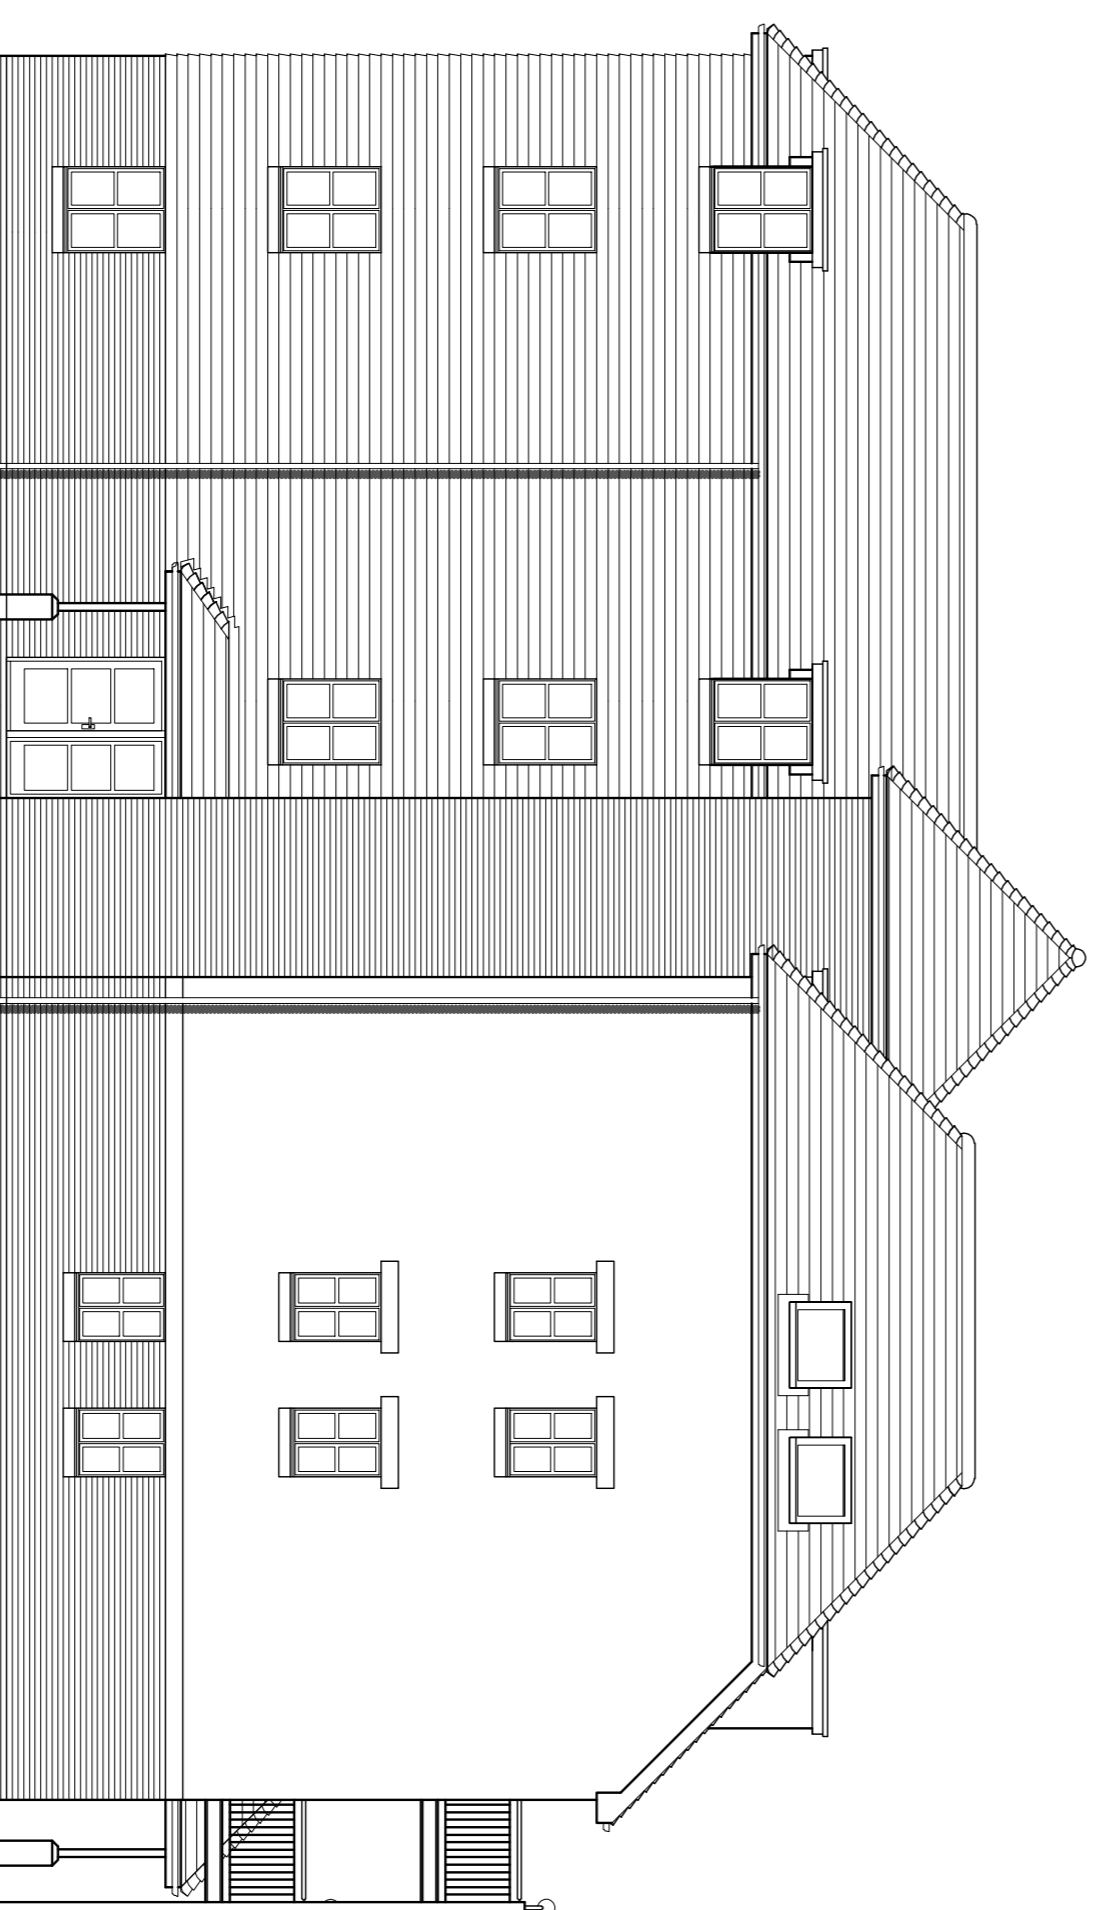

16 FLAT BLOCK - FRONT ELEVATION

16 FLAT BLOCK - REAR ELEVATION

16 FLAT BLOCK - SIDE ELEVATION

16 FLAT BLOCK - SIDE ELEVATION

KENN SCADDAN ASSOCIATES LTD
ARCHITECTS

CONCEPT HOUSE
38 INDEXTON GREEN, NORTH END
PORTSMOUTH, HAMPSHIRE PO2 8AA
TELEPHONE 023 5087 2818
FACSIMILE 023 5087 8818
EMAIL: info@kennscaddan.co.uk

PROJECT
Proposed Development:
North Town,
Aldershot, Hants

DRAWING TITLE
16 FLAT BLOCKS
ELEVATIONS

Date	July 2009	Drawn by	RJK
Scale	1:100	Checked by	RJK
		Rev.	
		940-P0219	