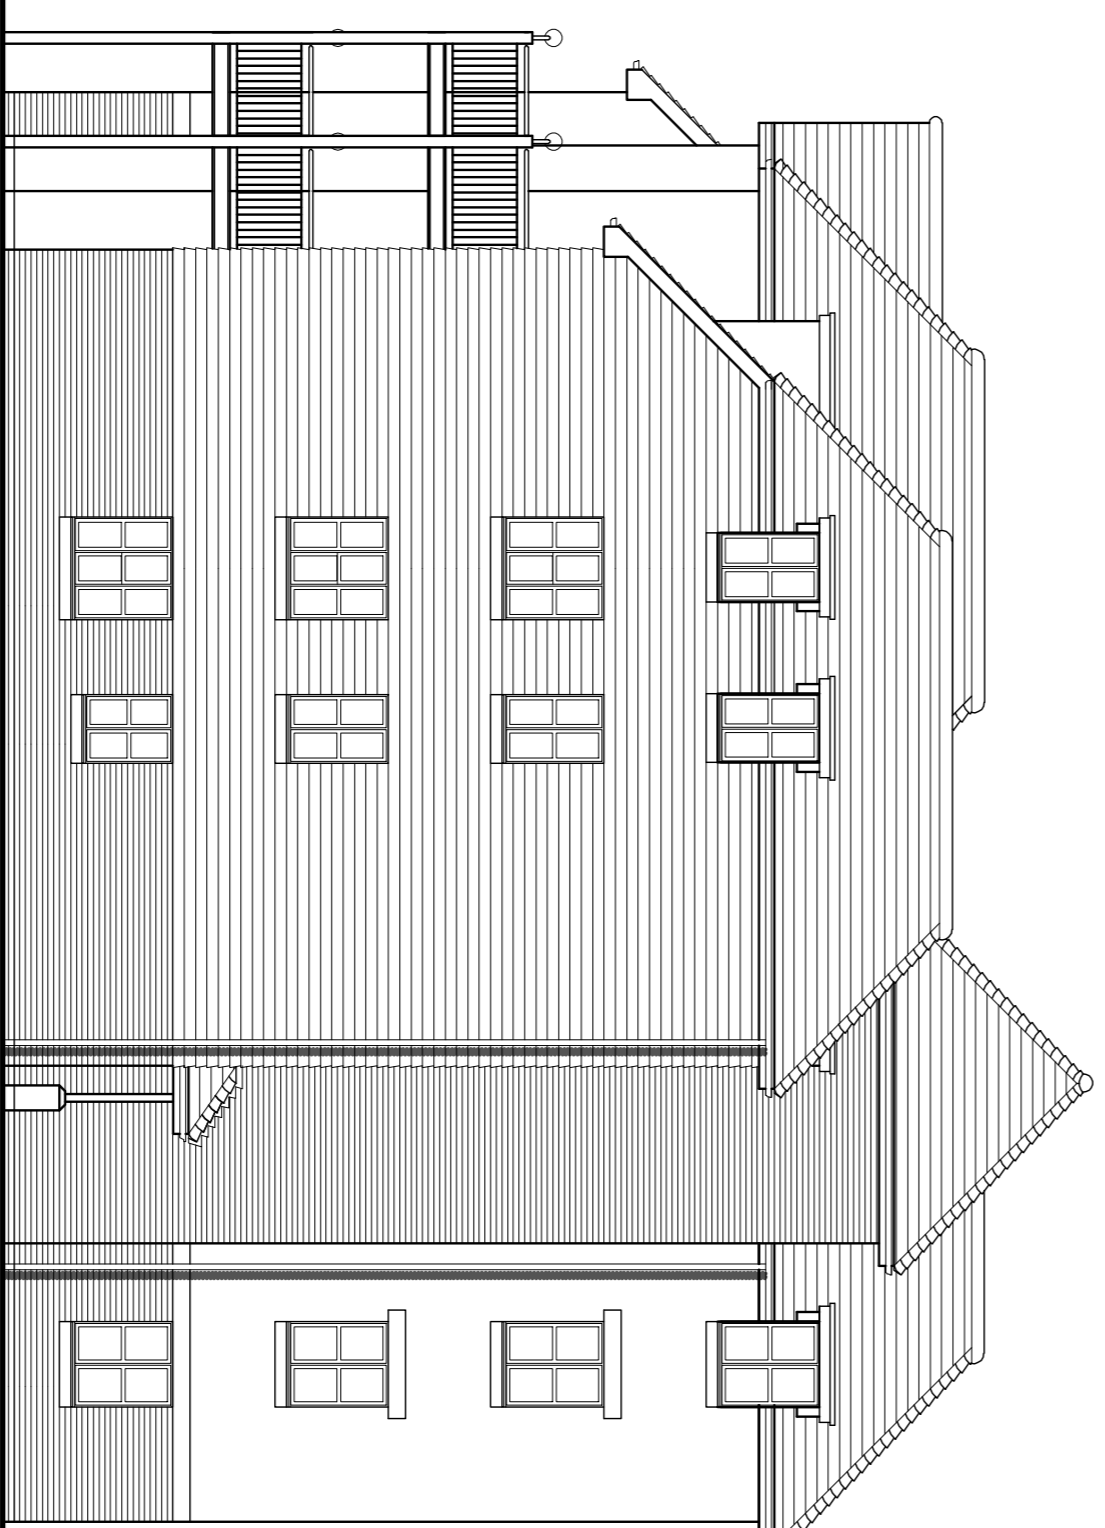

16 FLAT BLOCK - FRONT ELEVATION

16 FLAT BLOCK - REAR ELEVATION

16 FLAT BLOCK - SIDE ELEVATION

16 FLAT BLOCK - SIDE ELEVATION

KENN SCADDAN ASSOCIATES LTD
ARCHITECTS

CONCEPT HOUSE
38 INDEXTON GREEN, NORTH END
PORTSMOUTH, HAMPSHIRE PO2 8AA
TELEPHONE 023 5087 2818
FACSIMILE 023 5087 8818
EMAIL: info@kennscaddan.co.uk

PROJECT
Proposed Development:
North Town,
Aldershot, Hants

DRAWING TITLE
16 FLAT BLOCKS
ELEVATIONS

Date	July 2009	Drawn by	RJK
Scale	1:100	Checked by	RJK
		Rev.	
		940-P0219	