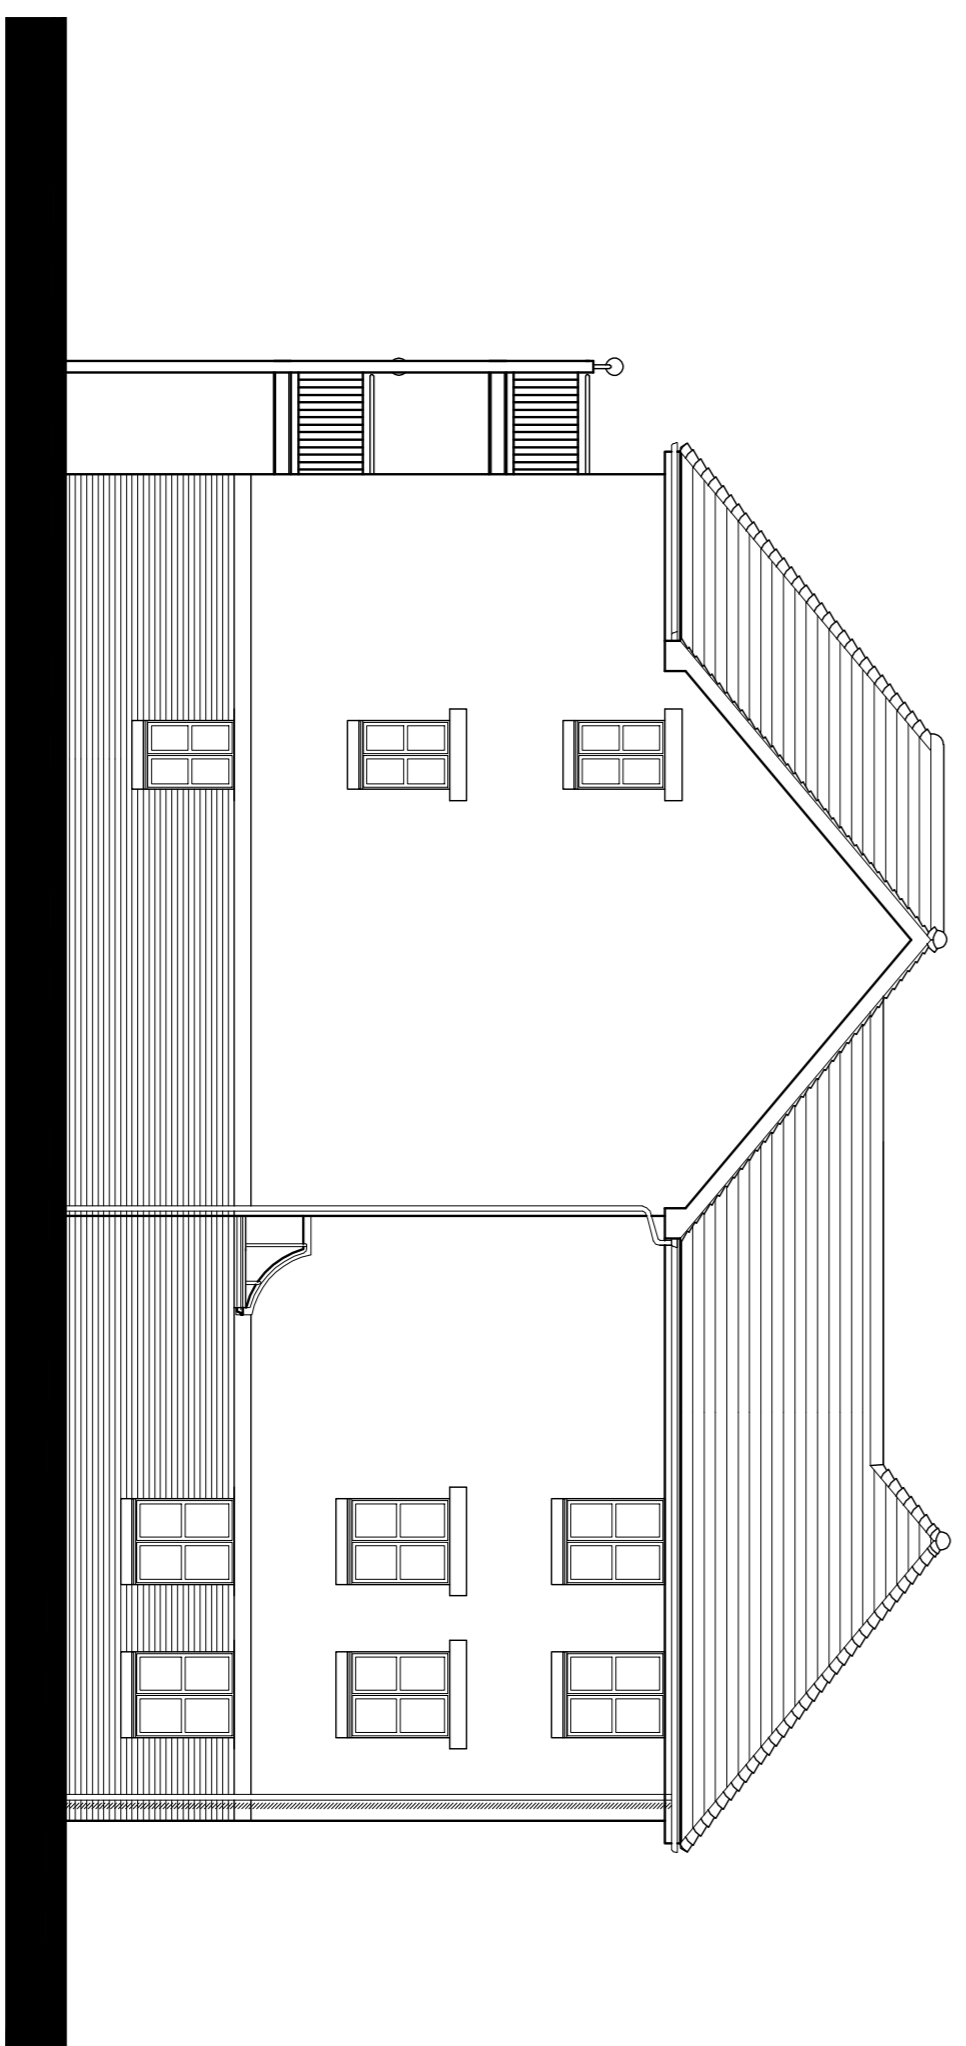

6 FLAT BLOCK - FRONT ELEVATION

6 FLAT BLOCK - SIDE ELEVATION

6 FLAT BLOCK - REAR ELEVATION

6 FLAT BLOCK - SIDE ELEVATION

KENN SCADDAN ASSOCIATES LTD
ARCHITECTS

CONCEPT HOUSE
38 KINGSTON CRESCENT, NORTH END
PORTSMOUTH, HAMPSHIRE PO2 8AM
TELEPHONE 023 8267 2818
FACSIMILE 023 8267 8618
E-MAIL: info@kennscaddan.co.uk

PROJECT
Proposed Development:
North Town,
Aldershot, Hants

DRAWING TITLE
**6 FLAT BLOCK
ELEVATIONS**

Date	July 2009	Drawn by	RJK
Scale	A1	Checked by	RJK
Ratio	1:100	Rev.	-
		Project No.	940-PD223