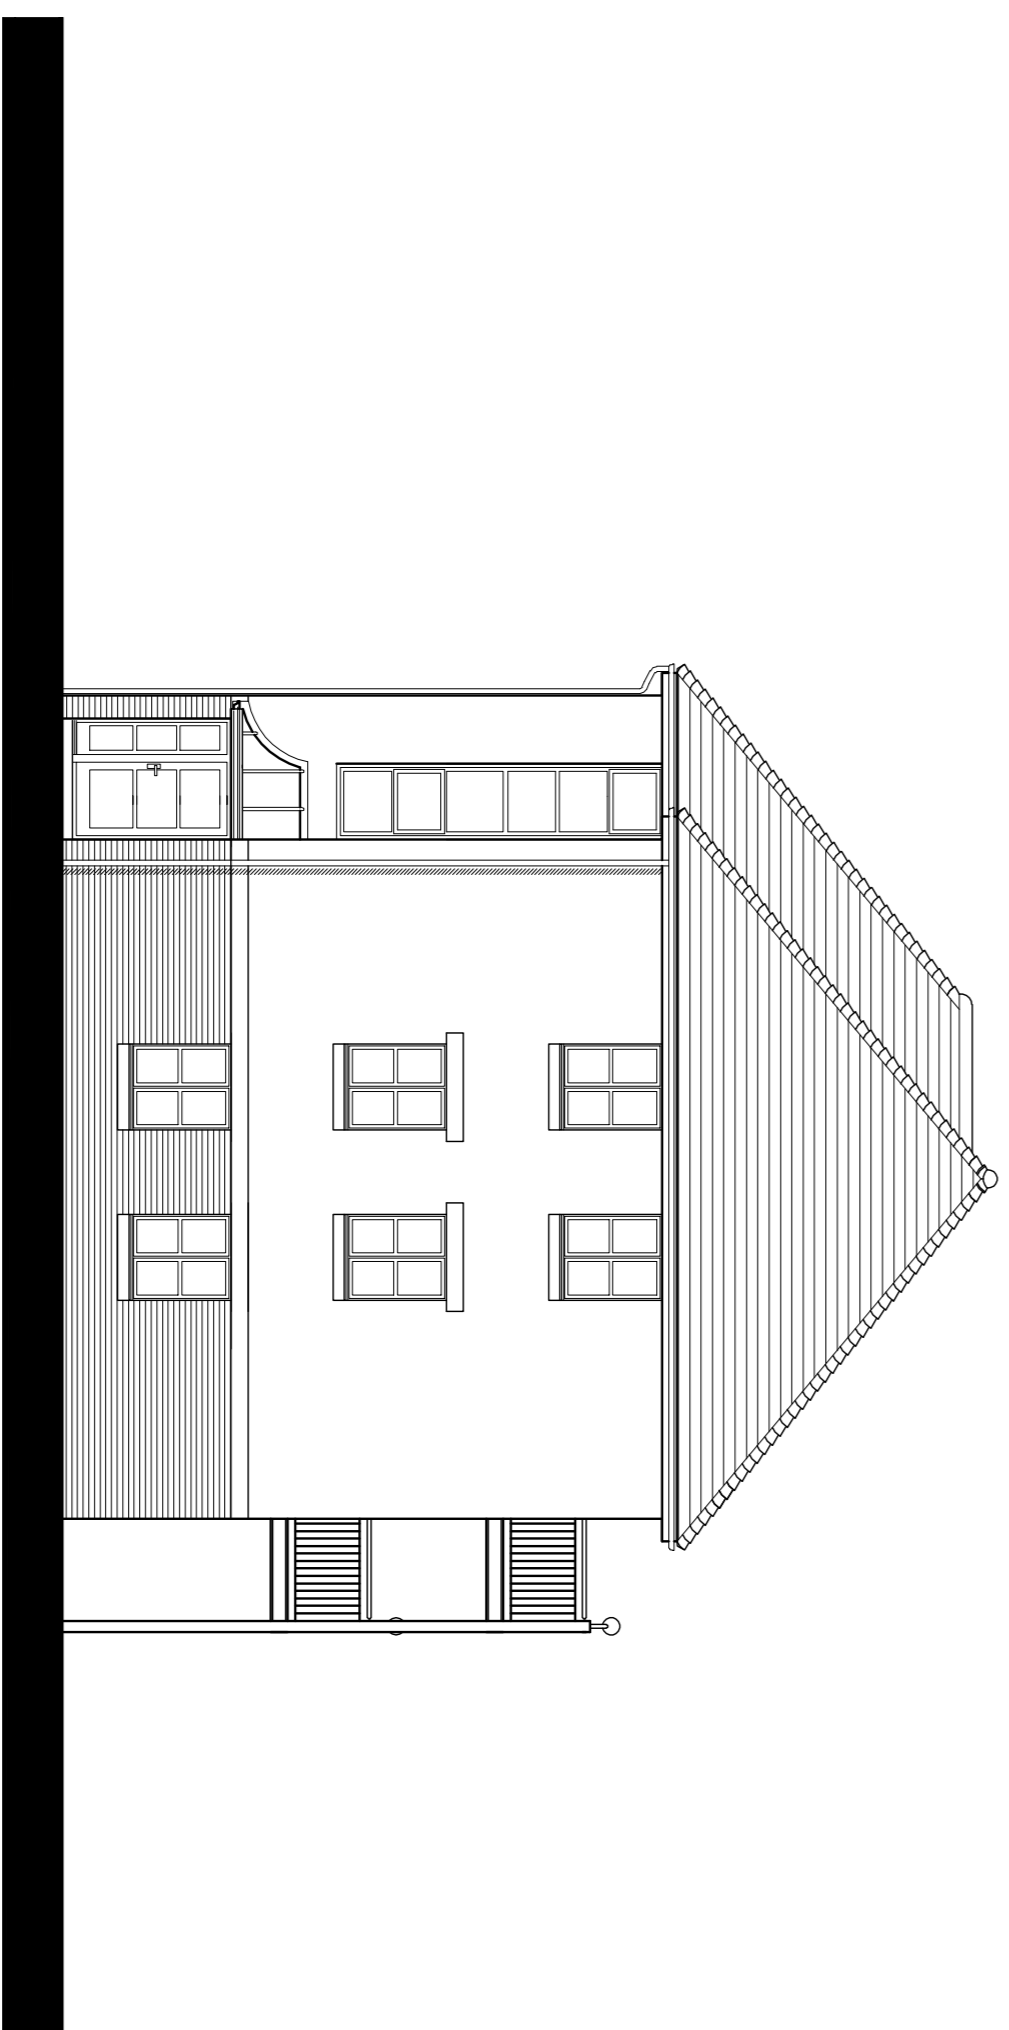

6 FLAT BLOCK - FRONT ELEVATION

6 FLAT BLOCK - SIDE ELEVATION

6 FLAT BLOCK - REAR ELEVATION

6 FLAT BLOCK - SIDE ELEVATION

KENN SCADDAN ASSOCIATES LTD
ARCHITECTS

CONCEPT HOUSE
38 KINGSTON CRESCENT, NORTH END
PORTSMOUTH, HAMPSHIRE PO2 8AM
TELEPHONE 023 8267 2818
FACSIMILE 023 8267 8618
E-MAIL: info@kennscaddan.co.uk

PROJECT
Proposed Development:
North Town,
Aldershot, Hants

DRAWING TITLE
**6 FLAT BLOCK
ELEVATIONS**

Date	July 2009	Drawn by	RJK
Scale	A1	Checked by	RJK
Ratio	1:100	Rev.	-
		Project No.	940-PD223