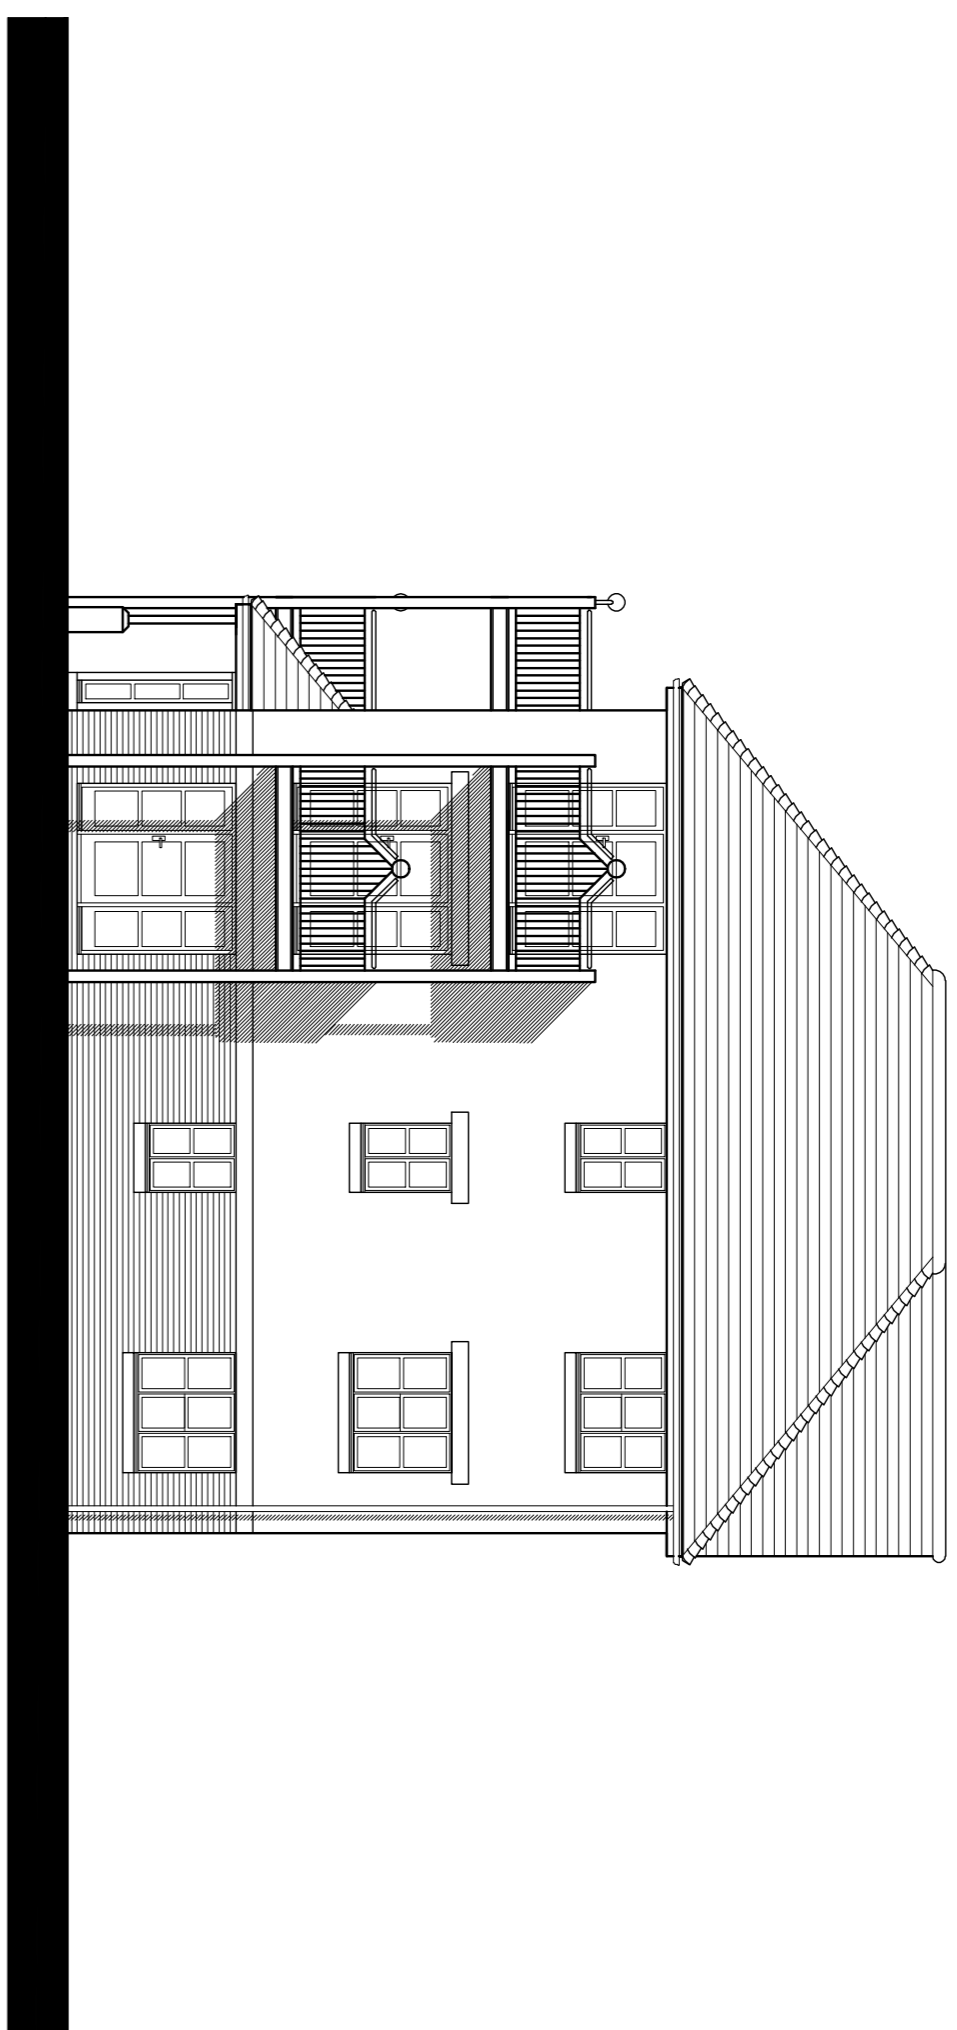

6 FLAT BLOCK - FRONT ELEVATION

6 FLAT BLOCK - SIDE ELEVATION

6 FLAT BLOCK - REAR ELEVATION

6 FLAT BLOCK - SIDE ELEVATION

KENN SCADDAN ASSOCIATES LTD
ARCHITECTS

CONCEPT HOUSE
38 KINGSTON CRESCENT, NORTH END
PORTSMOUTH, HAMPSHIRE PO2 8AM
TELEPHONE 023 8267 2818
FACSIMILE 023 8267 8618
E-MAIL: info@kennscaddan.co.uk

PROJECT
Proposed Development:
North Town,
Aldershot, Hants

DRAWING TITLE
**6 FLAT BLOCK
ELEVATIONS**

Date	July 2009	Drawn by	RJK
Scale	A1	Checked by	RJK
Ratio	1:100	Rev.	-
		Project No.	940-PD223