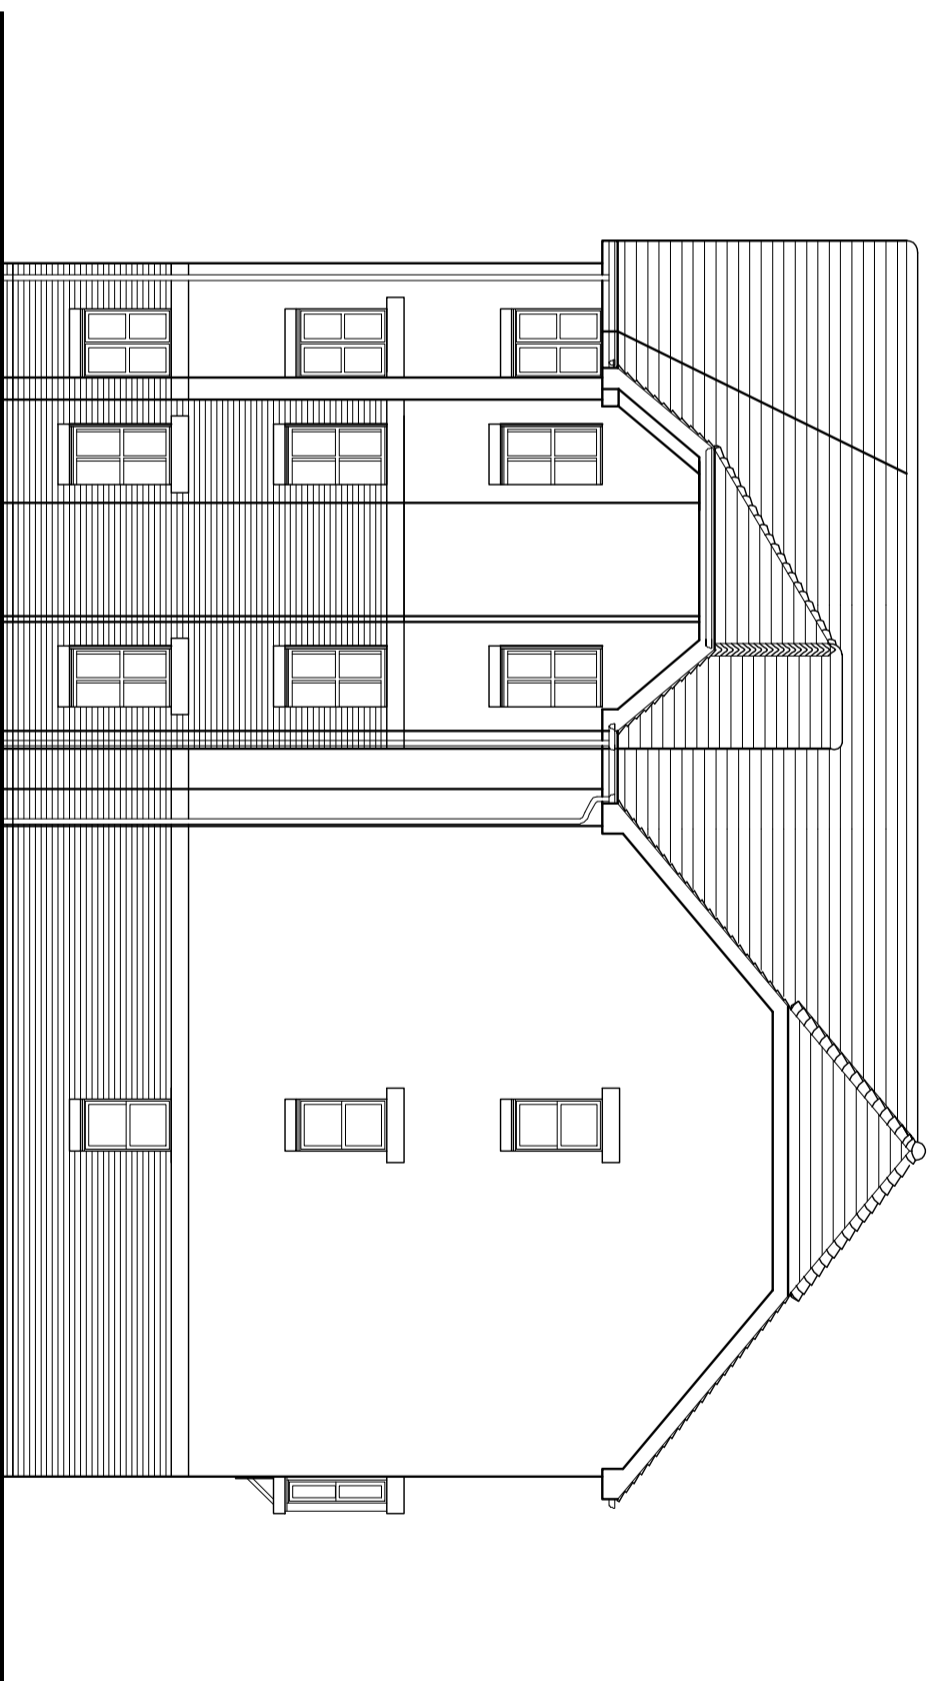

FRONT ELEVATION

REAR ELEVATION

**KENN SCADDAN ASSOCIATES L1  
ARCHITECTS**

CONCEPT HOUSE  
35 KINGSTON CRESCENT, NORTH END  
FORTHSMOUTH, HAMPSHIRE PO2 8AA  
TELEPHONE 023 8287 3818  
FACSIMILE 023 8287 9819  
E-MAIL: info@kennscaddan.co.uk

**PROJECT**  
**Proposed Development:**  
North Town  
Aldershot, Hants

**DRAWING TITLE**  
**6 FLAT BLOCK  
ELEVATIONS**

Date	July 2009	Drawn by	CRM
Scale @ A2	1:100	Drawing No.	940-PD225
		Rev.	-