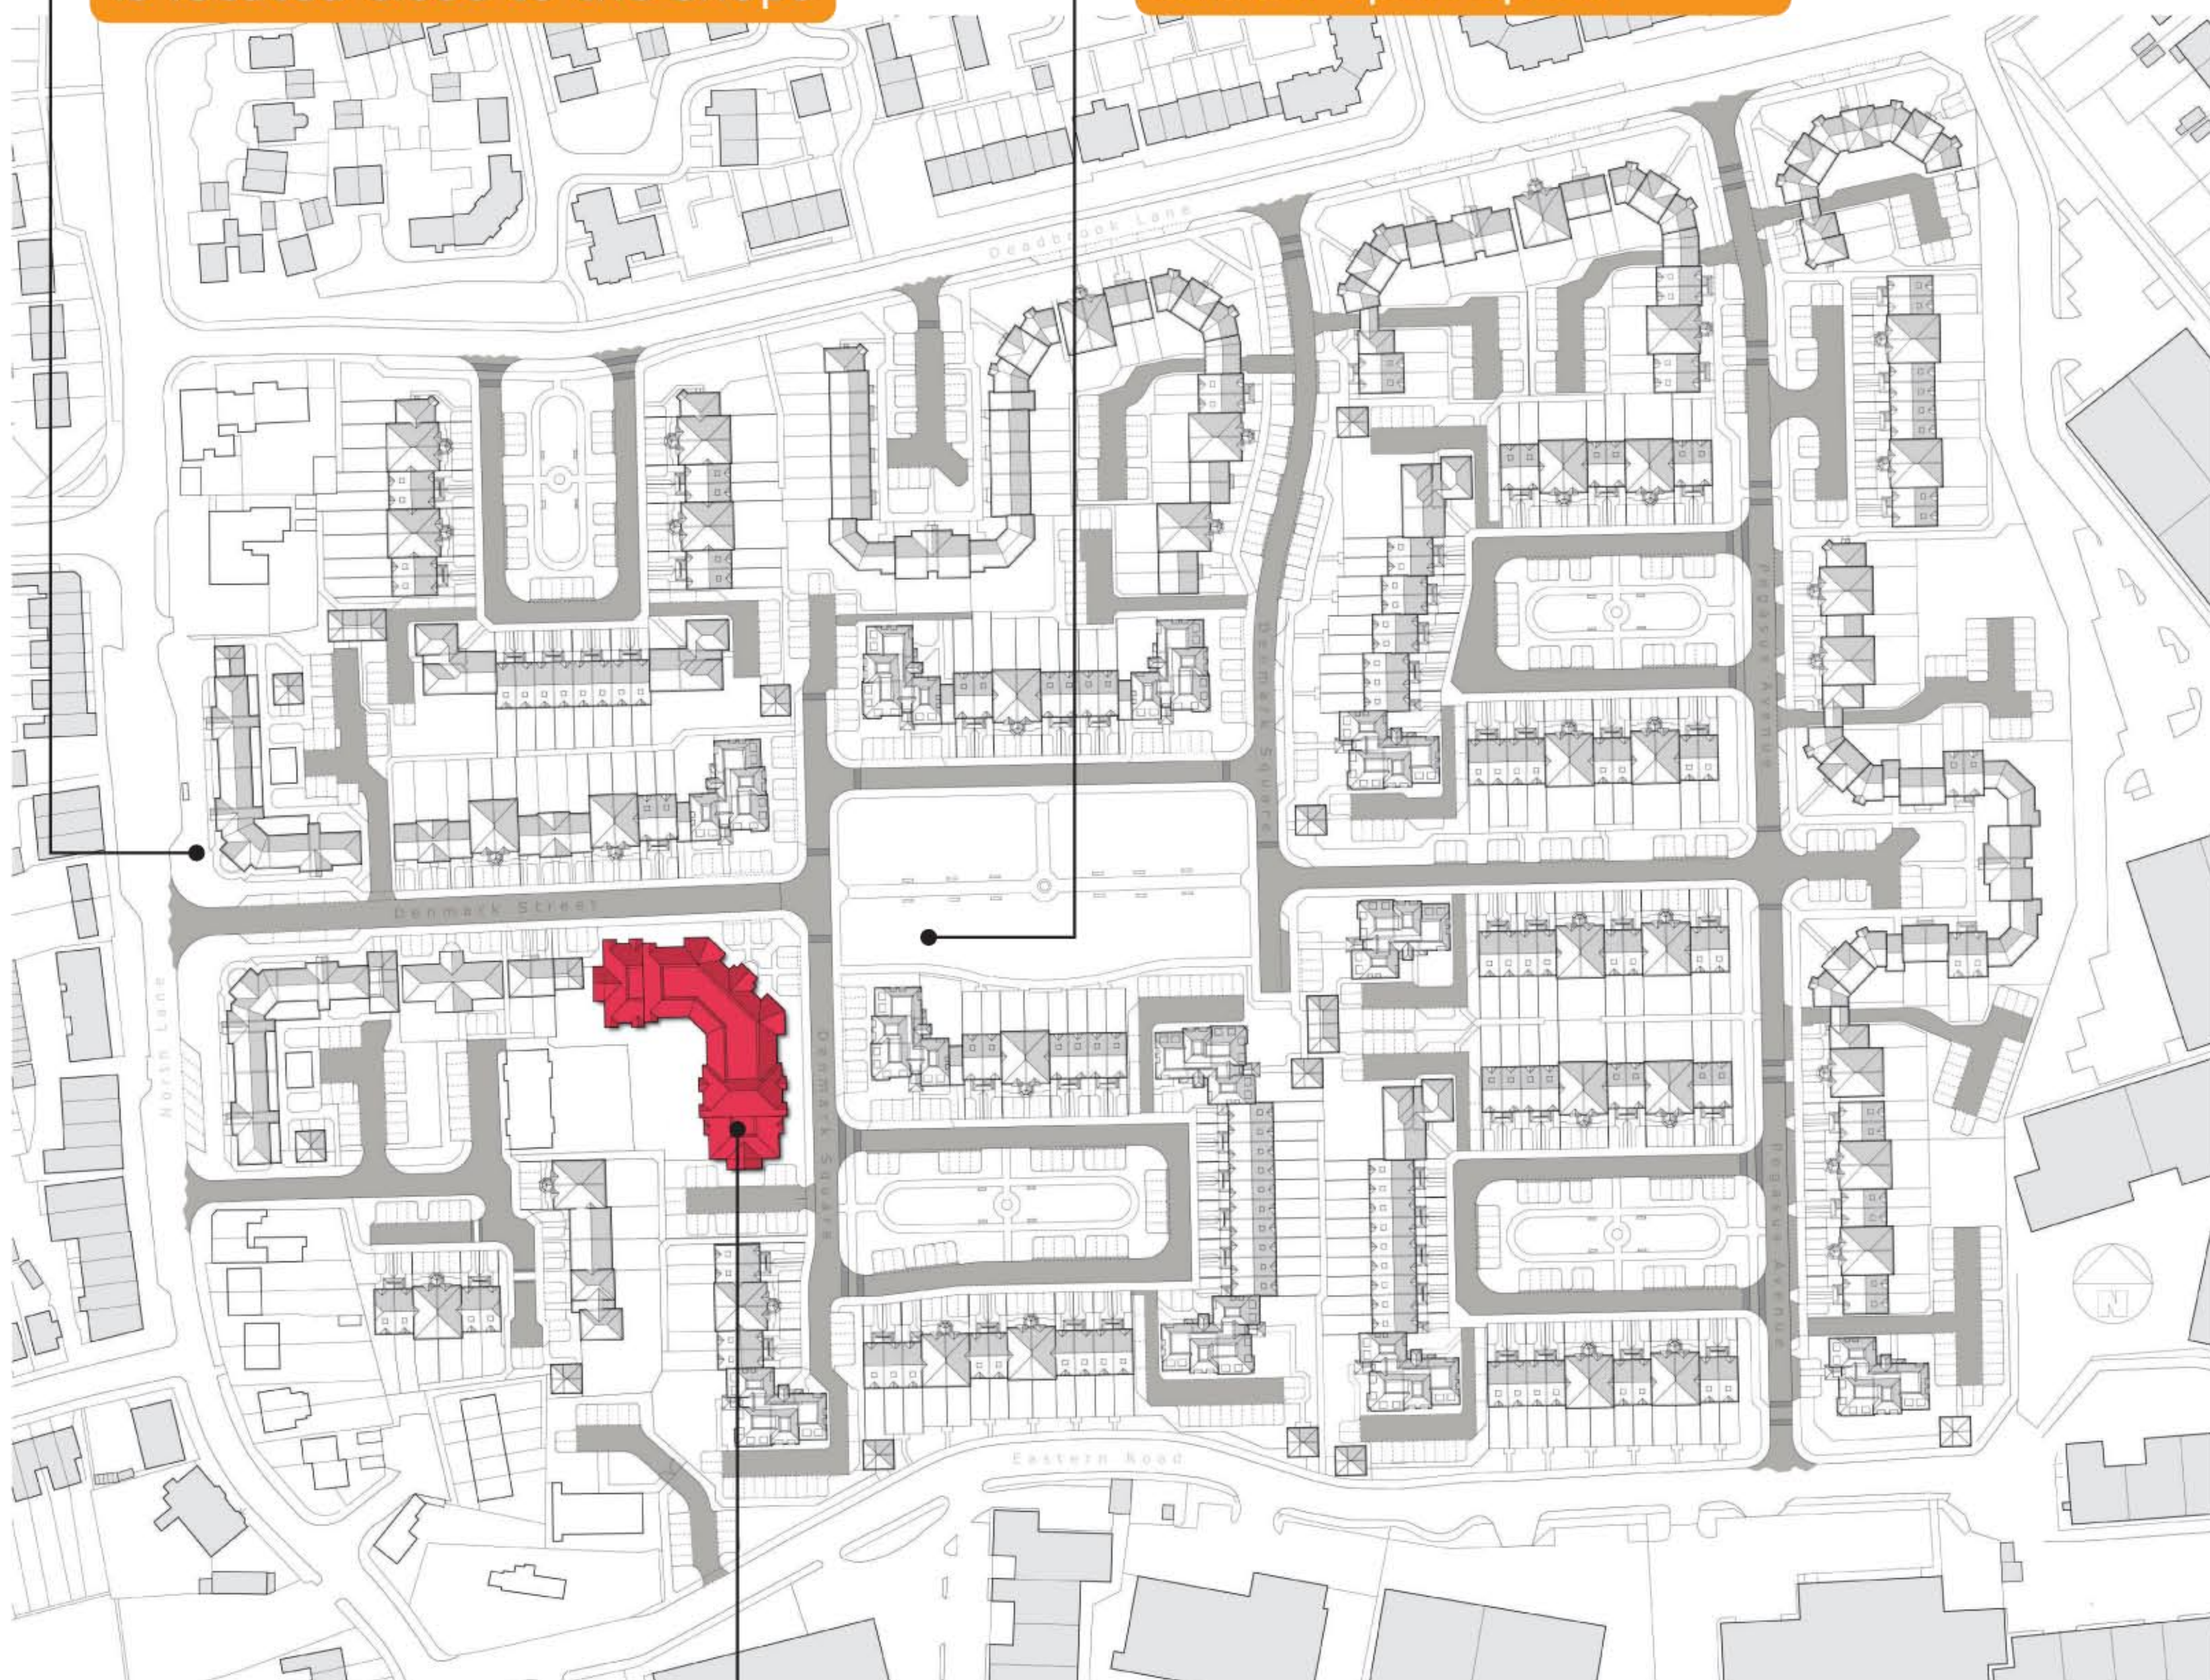

# Older persons

The replacement for Alma House and Alma Close will be in the first phase of the redevelopment. This minimises the disruption for older residents and ensures that they will only make one move, straight into the new building.

The new accommodation is located close to the shops

Convenient access to the central open space

The older people retain their sense of community by being located together in a new building.

The new flats will be built to modern standards, offering greater accessibility and making them much easier and cheaper to heat.