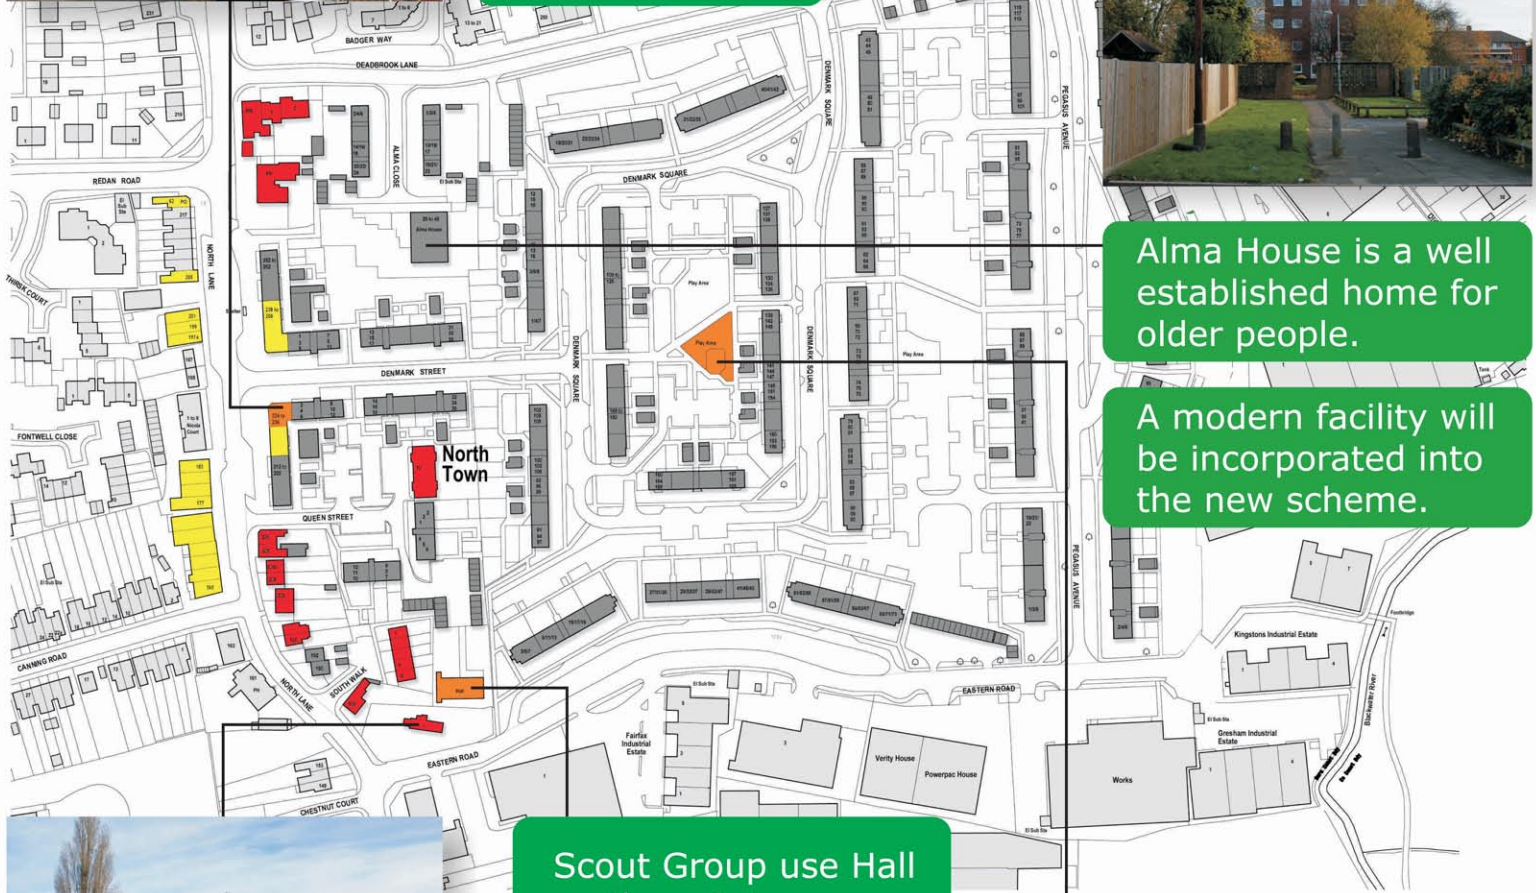

# Facilities...

Some private buildings along North Lane.

Shopping area recently given a facelift.

Flats above shops at ground floor.

No vacant shops on North Lane.

Small community facility in former shop on North Lane.

Good mix of facilities.

Well subscribed community base, but too small.

Alma House is a well established home for older people.

A modern facility will be incorporated into the new scheme.

Scout Group use Hall on the estate.

New play area recently completed.

Listed former farm house, now derelict.

Larger facility at nearby Ivy Fields.

NORTH TOWN

Neighbourhood Renewal